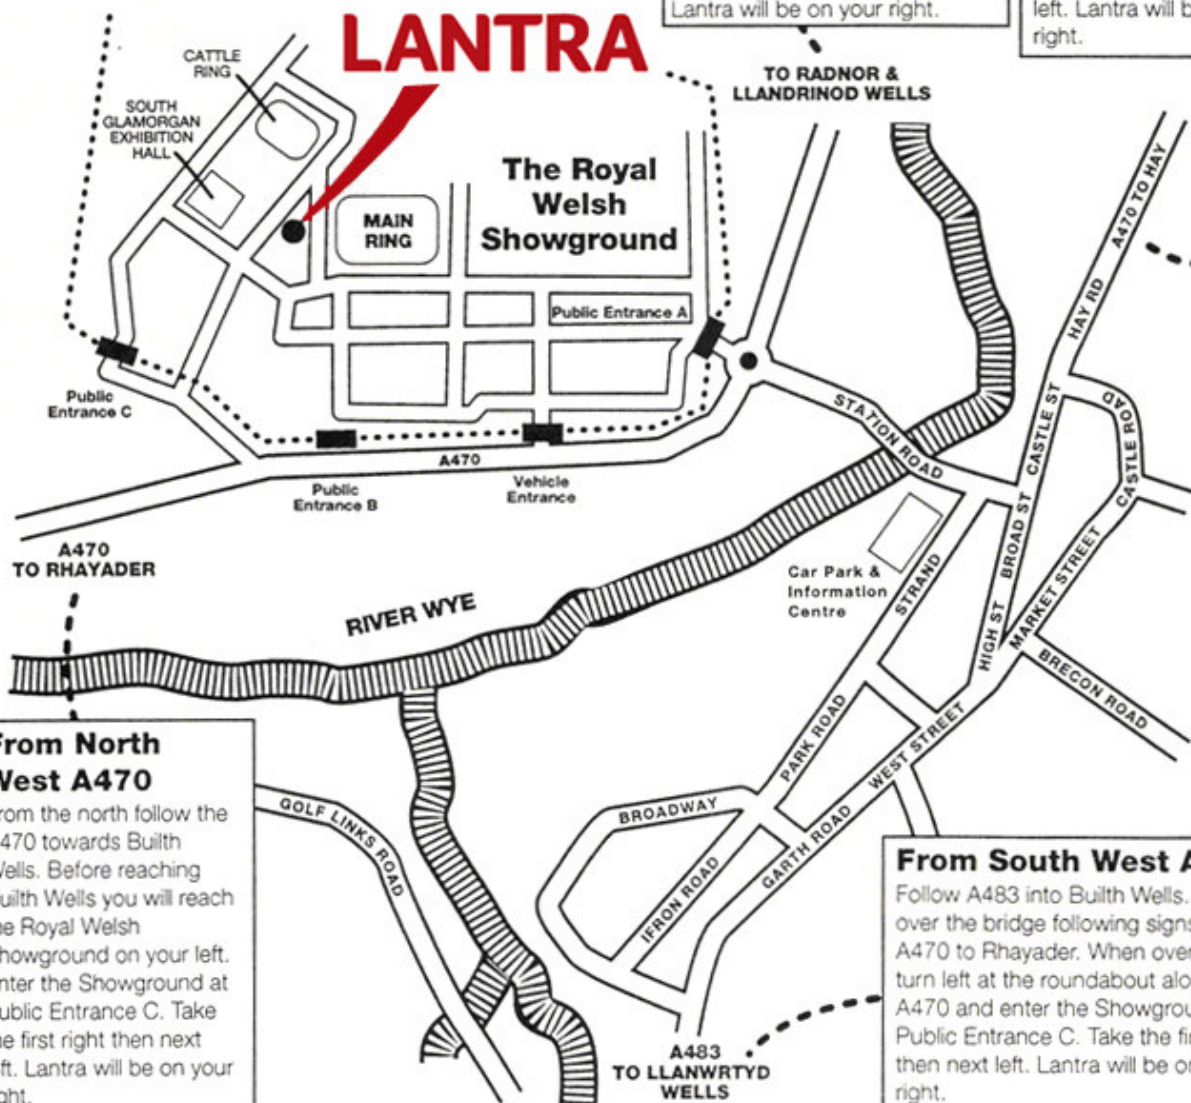

LANTRA

Lantra, Royal Welsh Showground, Llanelwedd,
 Builth Wells, Powys LD2 3WY
 Tel: (01982) 553131 Fax: (01982) 553923

From North East A483 or A481

Head towards Builth Wells, through Llanelwedd until you reach the Royal Welsh Showground. Go straight across the roundabout following the A470 around the Showground to enter at Public Entrance C. Take the first right then next left. Lantra will be on your right.

From South East A470

Follow A470 into Builth Wells. Turn right over the bridge then take the first left at the roundabout along the A470 and enter the Showground at Public Entrance C. Take the first right then next left. Lantra will be on your right.

From North West A470

From the north follow the A470 towards Builth Wells. Before reaching Builth Wells you will reach the Royal Welsh Showground on your left. Enter the Showground at Public Entrance C. Take the first right then next left. Lantra will be on your right.

From South West A483

Follow A483 into Builth Wells. Turn left over the bridge following signs for the A470 to Rhayader. When over the river turn left at the roundabout along the A470 and enter the Showground at Public Entrance C. Take the first right then next left. Lantra will be on your right.